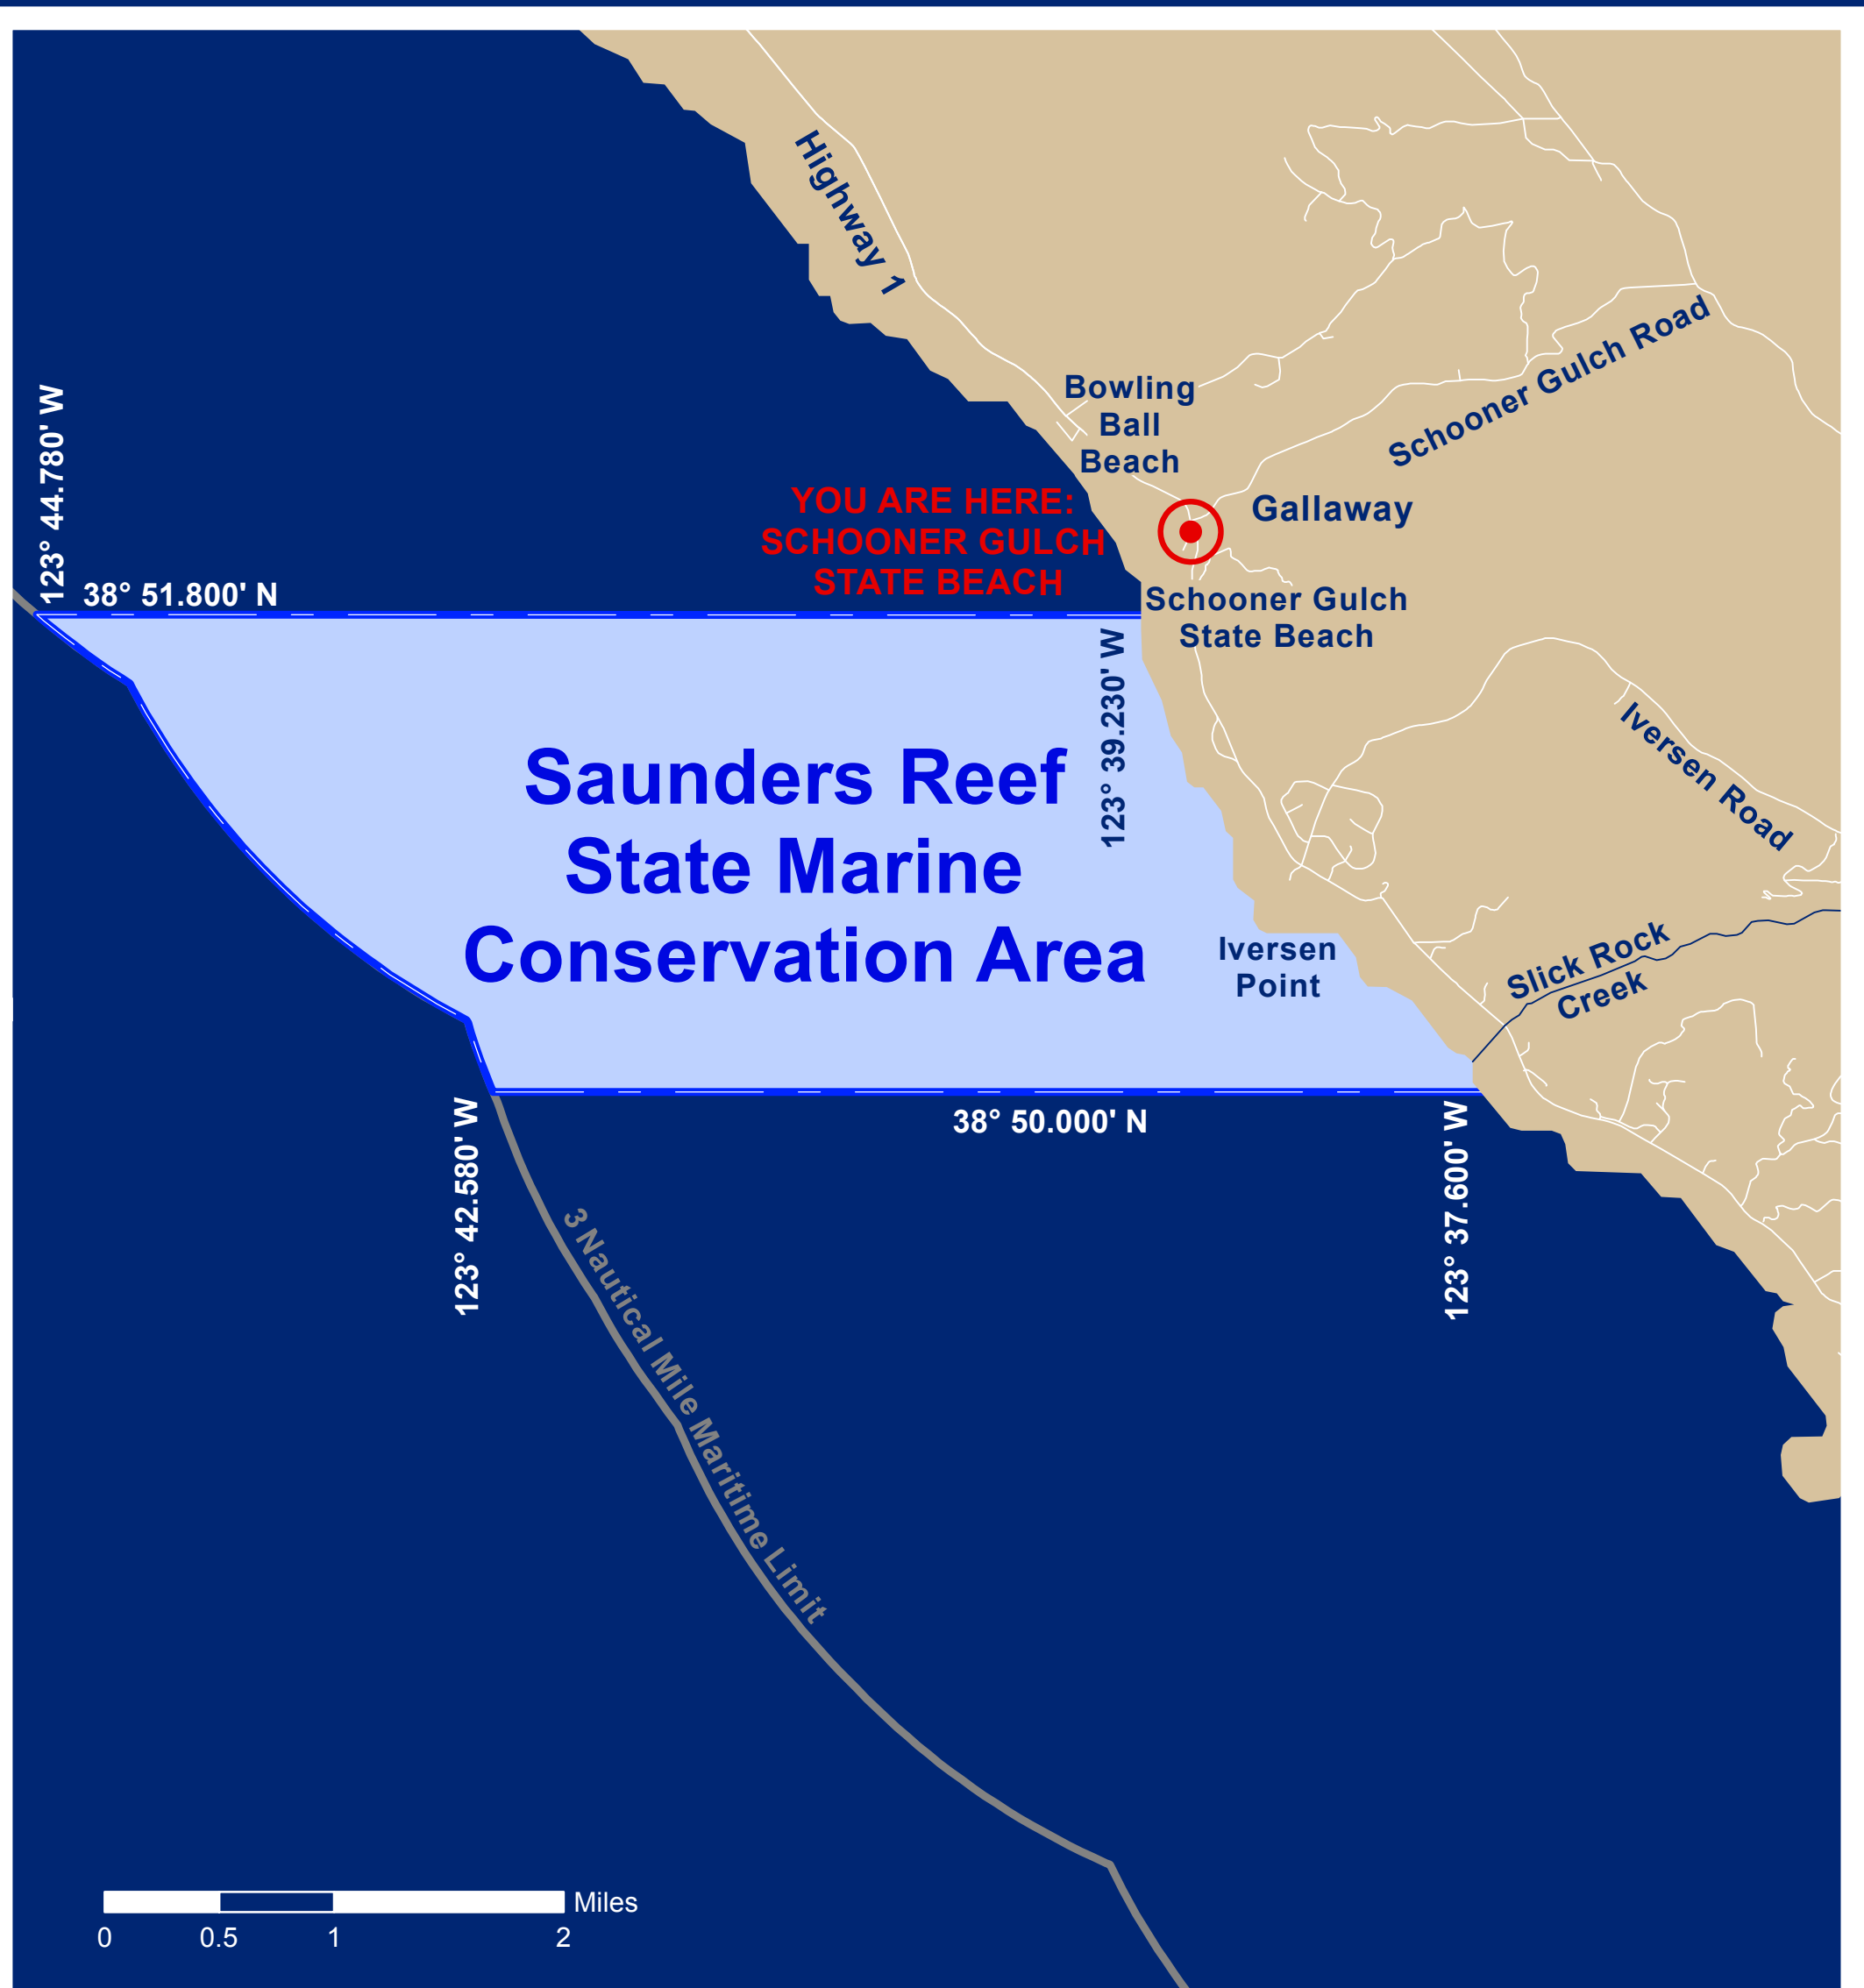

MARINE PROTECTED AREA

SAUNDERS REEF STATE MARINE CONSERVATION AREA

TAKE RESTRICTIONS APPLY

PESCA RESTRINGIDA

CDFW-MPA
Mobile

C.C.R. Title 14, Section 632. Report violations to 1-888-334-CalTIP (1-888-334-2258). For more detailed information on regulations, boundaries, coordinates, and definitions, visit: www.wildlife.ca.gov/marine/MPA