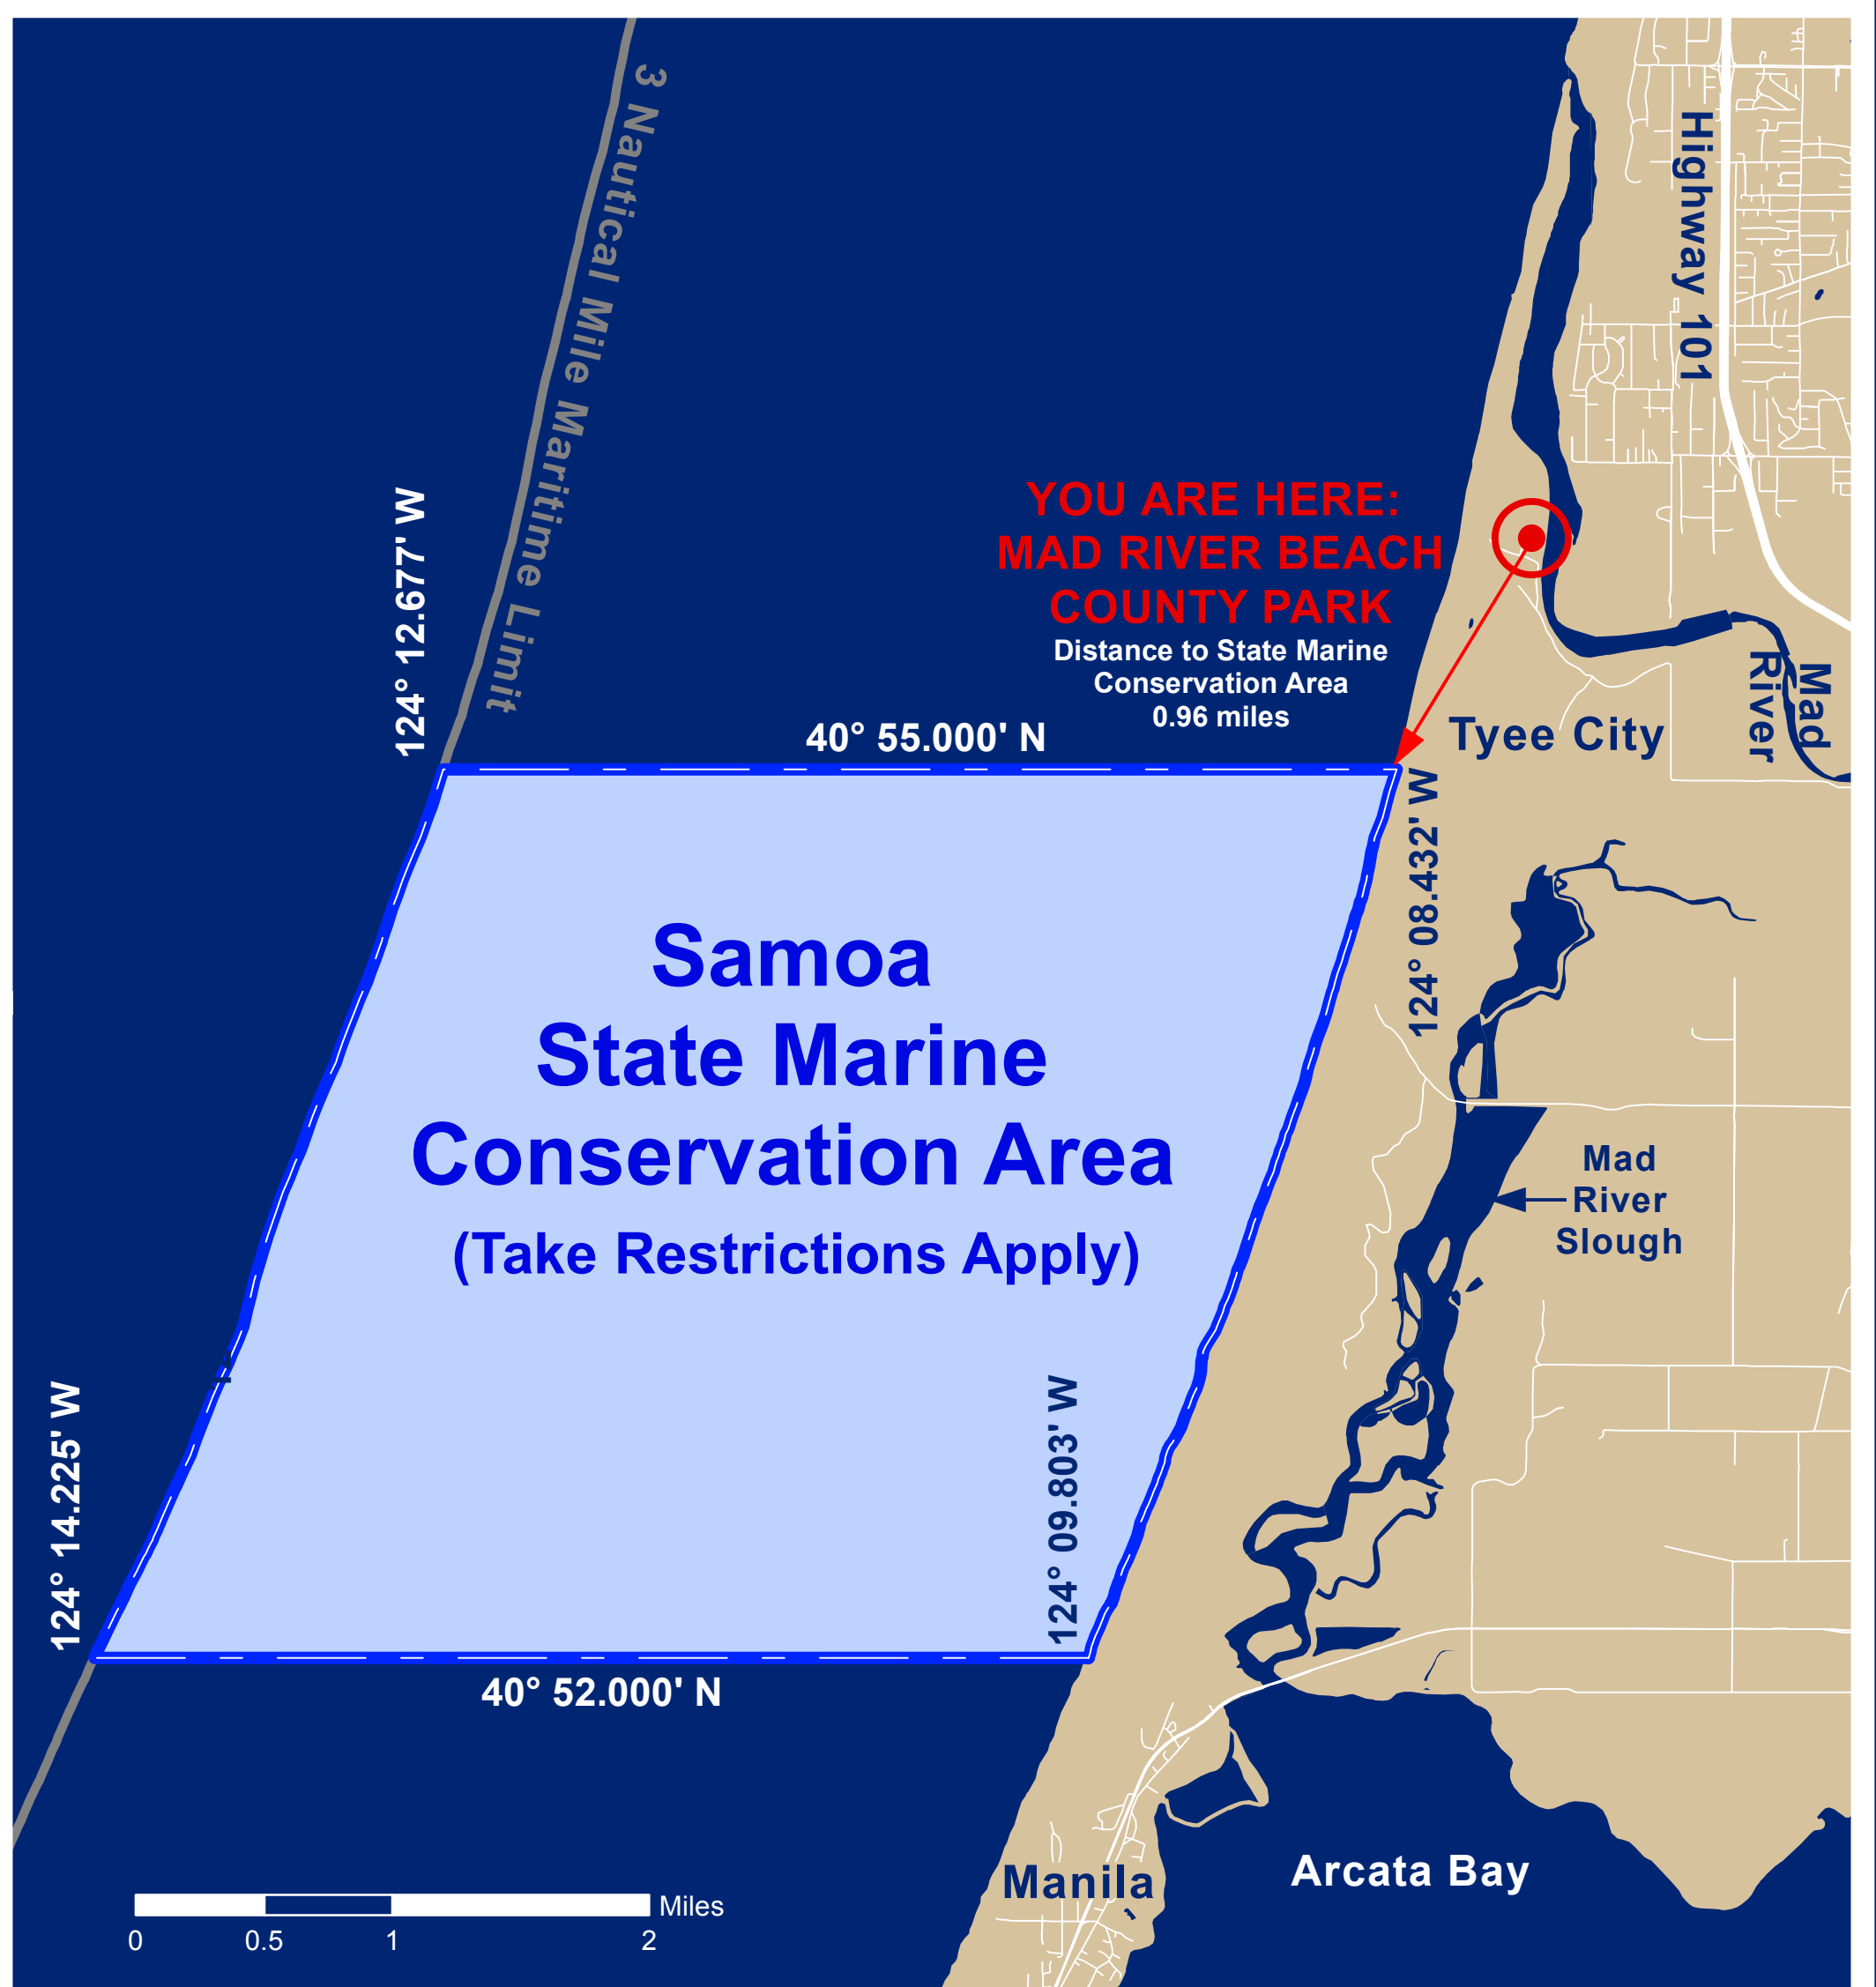

# MARINE PROTECTED AREA

## SAMOA STATE MARINE CONSERVATION AREA

# TAKE RESTRICTIONS APPLY

## PESCA RESTRINGIDA

CDFW-MPA  
Mobile

C.C.R. Title 14, Section 632. Report violations to 1-888-334-CalTIP (1-888-334-2258). For more detailed information on regulations, boundaries, coordinates, and definitions, visit: [www.wildlife.ca.gov/MPAs](http://www.wildlife.ca.gov/MPAs)