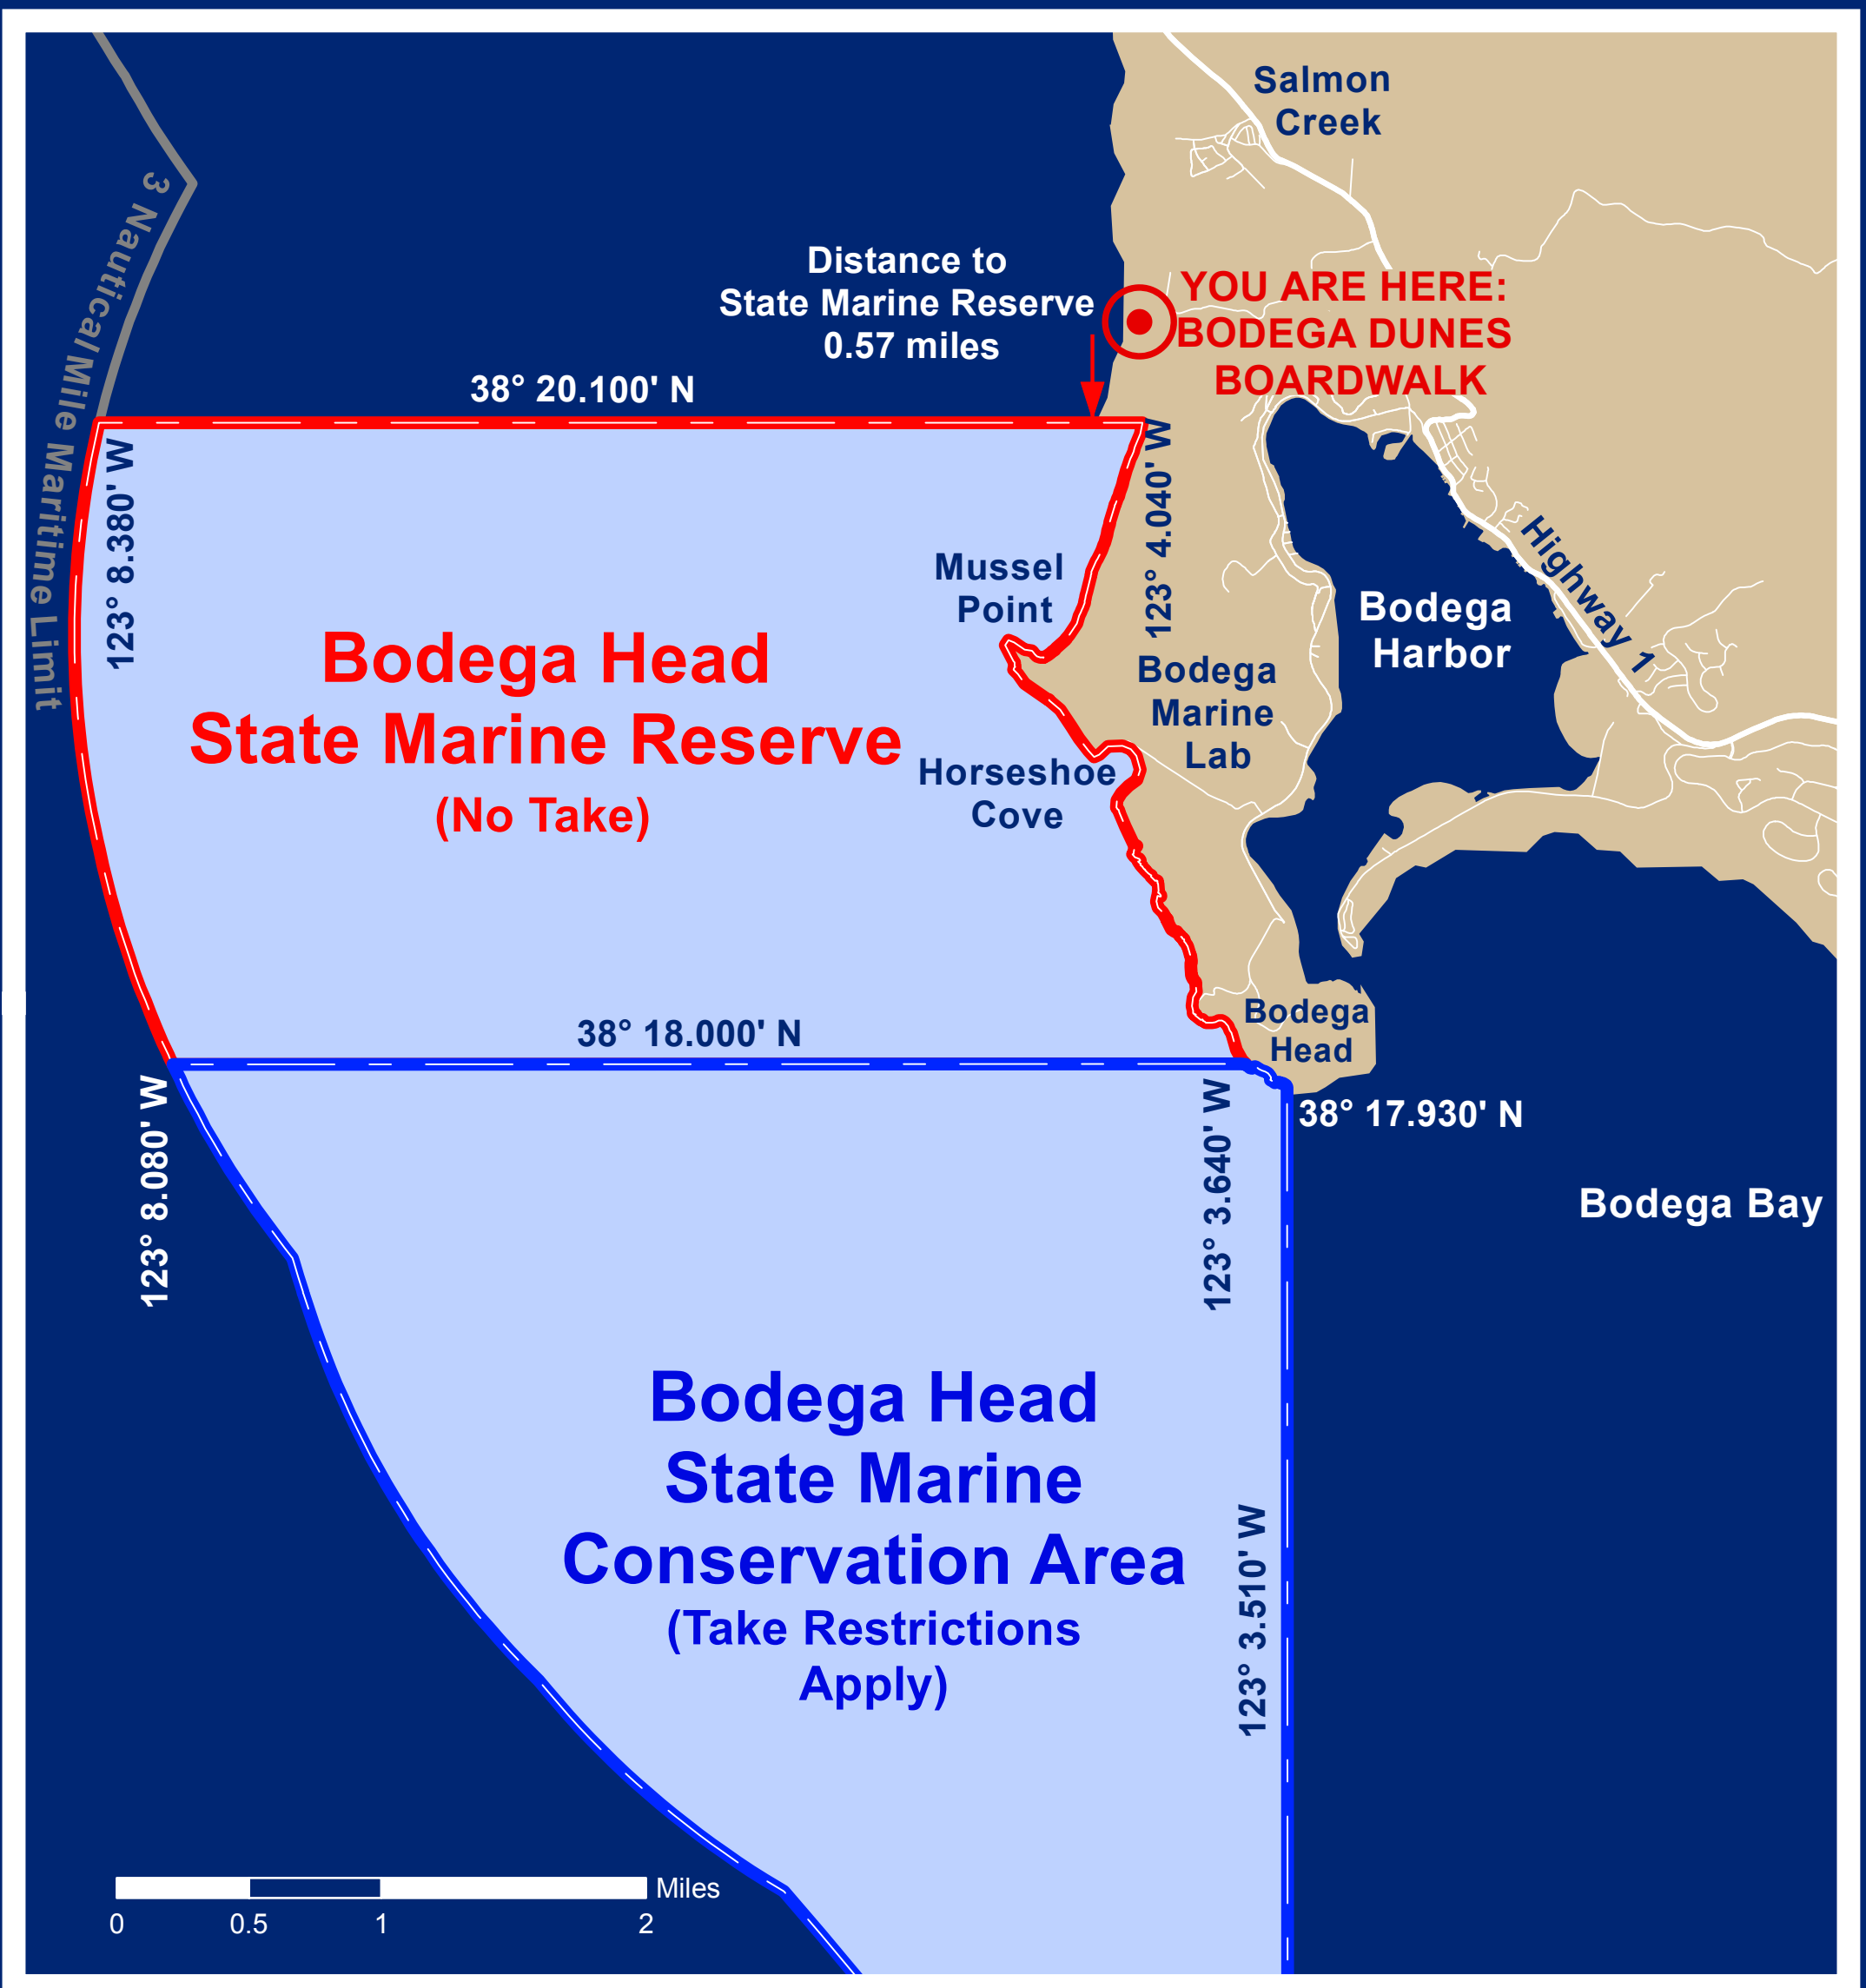

MARINE PROTECTED AREA

BODEGA HEAD STATE MARINE RESERVE

TAKE RESTRICTIONS APPLY

PESCA RESTRINGIDA

CDFW-MPA
Mobile

C.C.R. Title 14, Section 632. Report violations to 1-888-334-CalTIP (1-888-334-2258). For more detailed information on regulations, boundaries, coordinates, and definitions, visit: www.wildlife.ca.gov/marine/MPA